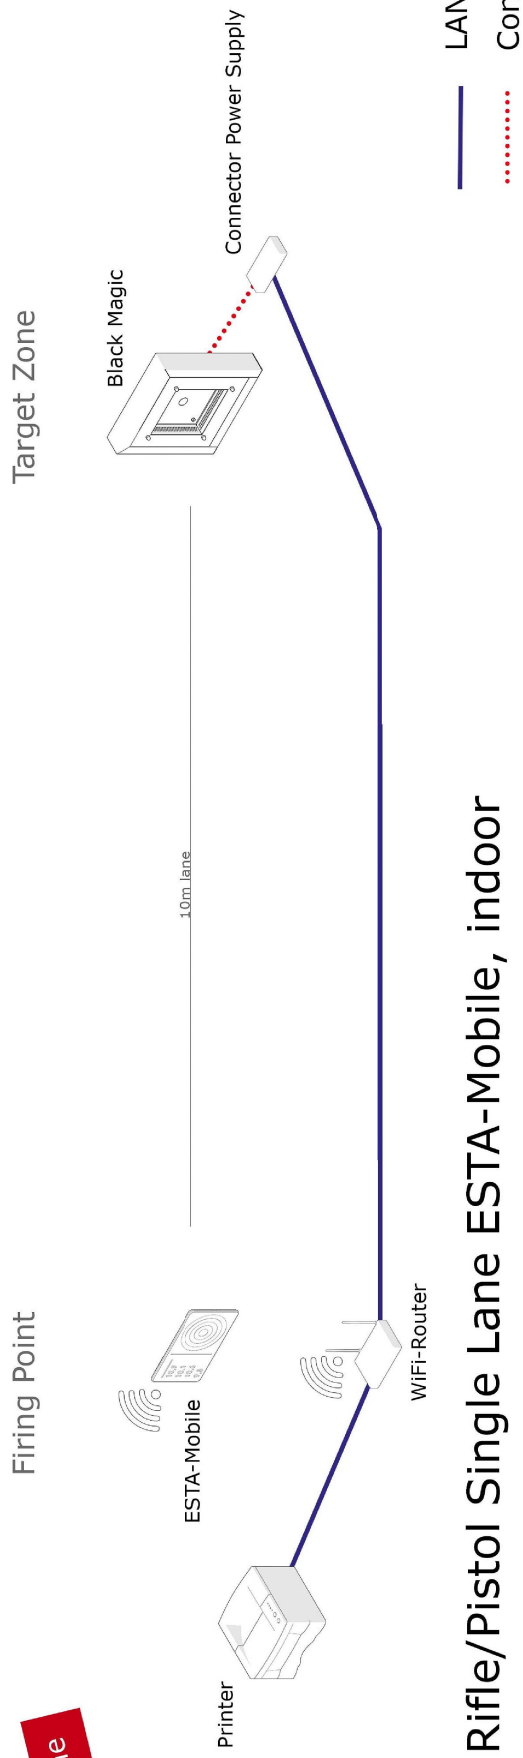

Network scheme

Example
10m Air Rifle/Pistol Single Lane ESTA-Mobile, indoor